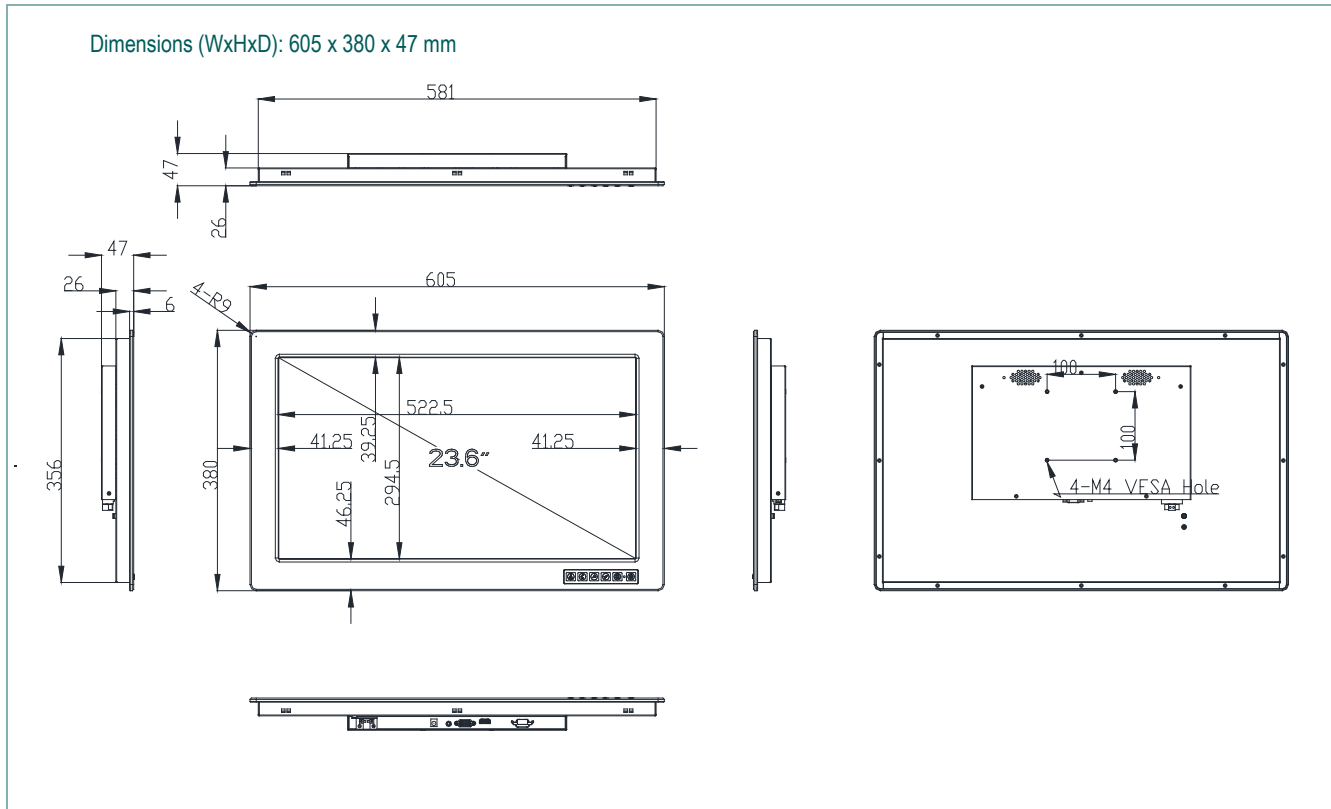

■ IDM-236W

Industrial Monitor with 23.6" LCD Panel 1920 x 1080

CE FC RoHS

Specifications

LCD Panel	
Display Type	23.6" LED FULL HD TFT LCD
Resolution	1920x1080
Max.color	16.7M
Luminance	250 cd/m2
View Angle	178°(H) , 178°(V)
Pixel Pitch	0.2715 x 0.2715 mm
Contrast Ratio	1000:1
Response Time	15 ms
Backlight Life	40,000hrs
System & I/O Interface	
VGA	D-SUB 15Pin Connector (female)
HDMI	HDMI Input (female)
Audio	3.5" Jack and 2 x Speaker
Power Connector	2-Pin Terminal Block
Display Control	OSD (On front panel)
Speaker	2 x Speakers
Available Options	
Touch screen RS232	D-SUB 9Pin connector (female)
Touch screen USB	USB-A type connector (female)

Input signal	DP, DVI-D, AV, S-video, BNC
Mechanical and Environmental	
Construction	Heavy duty steel and aluminum front panel
IP Level	Front IP65
Dimensions (WxHxD)	605 x 380 x 47 mm
Weight	Net: 8.0kg , Gross:11.5kg
Operating temperature	-10~ 60°C (-14~140°F)
Storage temperature	-20~ 70°C (-4 ~ 158°F)
Storage humidity	5%~ 95%, non-condensing
Anti-Vibration	17HZ-500 HZ 1G PTP
Anti-Shock	1G / peak(11m sec)
Certification and Approvals	CE, FCC, ROHS
Power Supply	
Input	100~240VAC,50/60Hz
Output	DC 12V@ 5A / 60W ,external ac adapter
DC Power (Optional)	Wide Range 8~30v DC input

Pictures & Views

Dimensions Diagram

Ordering information

Model	Descriptions
IDM-236W	Industrial Monitor, 23.6" LCD Panel, with VGA + HDMI/DVI + Audio input
IDM-236WTC	Industrial Monitor, 23.6" LCD Panel, with VGA + HDMI/DVI + Audio input, with touch screen and RS232 controller
IDM-236WTU	Industrial Monitor, 23.6" LCD Panel, with VGA + HDMI/DVI + Audio input, with touch screen and USB controller