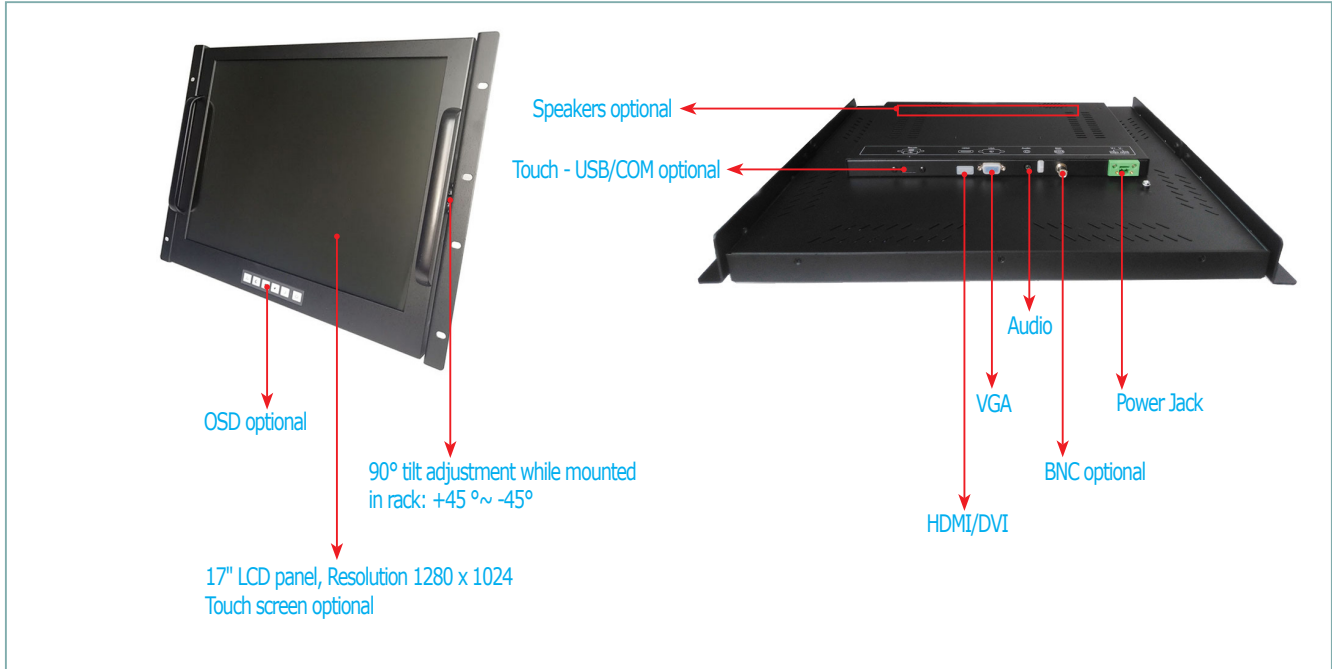

Features

- Compact rack mount display monitor with 8U height
- 17" SXGA TFT LCD Panel support 1280×1024 pixels
- 90°tilt adjustment while mounted in rack: +45 °~ -45°
- Input signal : VGA + DVI/HDMI + AUDIO
- Optioanl signal input BNC, AV, S-vedio
- OSD control keys to optimize the display
- AC 100-240V wide range external ac adapter . Heavy duty steel chassis with strengthen glass (Touch option)
- Build in 2x2 watts stereo speaker
- Meet standard VESA hole (100x100 mm), support desk top stand / wall mount/ swing arm mounting

Power Supply

Input	100~240VAC,50/60Hz
Output	DC 12V@ 5A/ 60W ,external ac adapter
DC Power(Optional)	Wide Range 8~30v DC input

Ordering information

Model	Descriptions
RCIM-17	8u Rack Mount Monitor with 17" LCD, VGA + HDMI/DVI + Audio input
RCIM-17TC	8u Rack Mount Monitor with with 17" LCD, VGA + HDMI/DVI + Audio input, with touch screen and RS232 controller
RCIM-17TU	8u Rack Mount Monitor with 17" LCD, VGA + HDMI/DVI + Audio input, with touch screen and USB controller

RCIM-17

Pictures & Views

Dimensions Diagram

Rack Mount