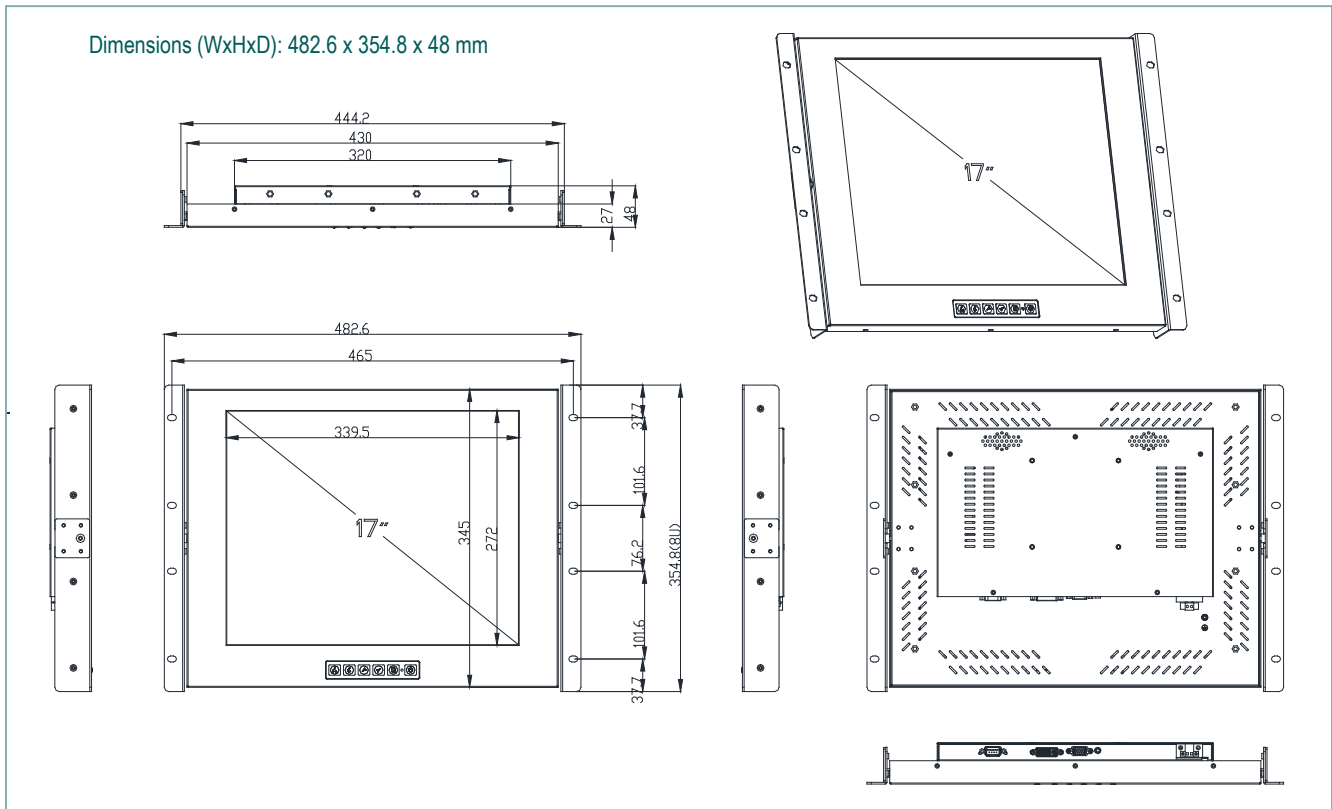

Dimensions (WxHxD)	482.6 x 354.8 x 48 mm
Weight	Net: 7.0kg , Gross:10.3kg
Operating temperature	-10~ 60°C (-14~140°F)
Storage temperature	-20~ 70°C (-4 ~ 158°F)
Storage humidity	5%~ 95%, non-condensing
Anti-Vibration	17HZ-500 HZ 1G PTP
Anti-Shock	1G / peak(11m sec)
Certification and Approvals	CE/FCC/ROHS

RCIM-17

Pictures & Views

Dimensions Diagram

Rack Mount